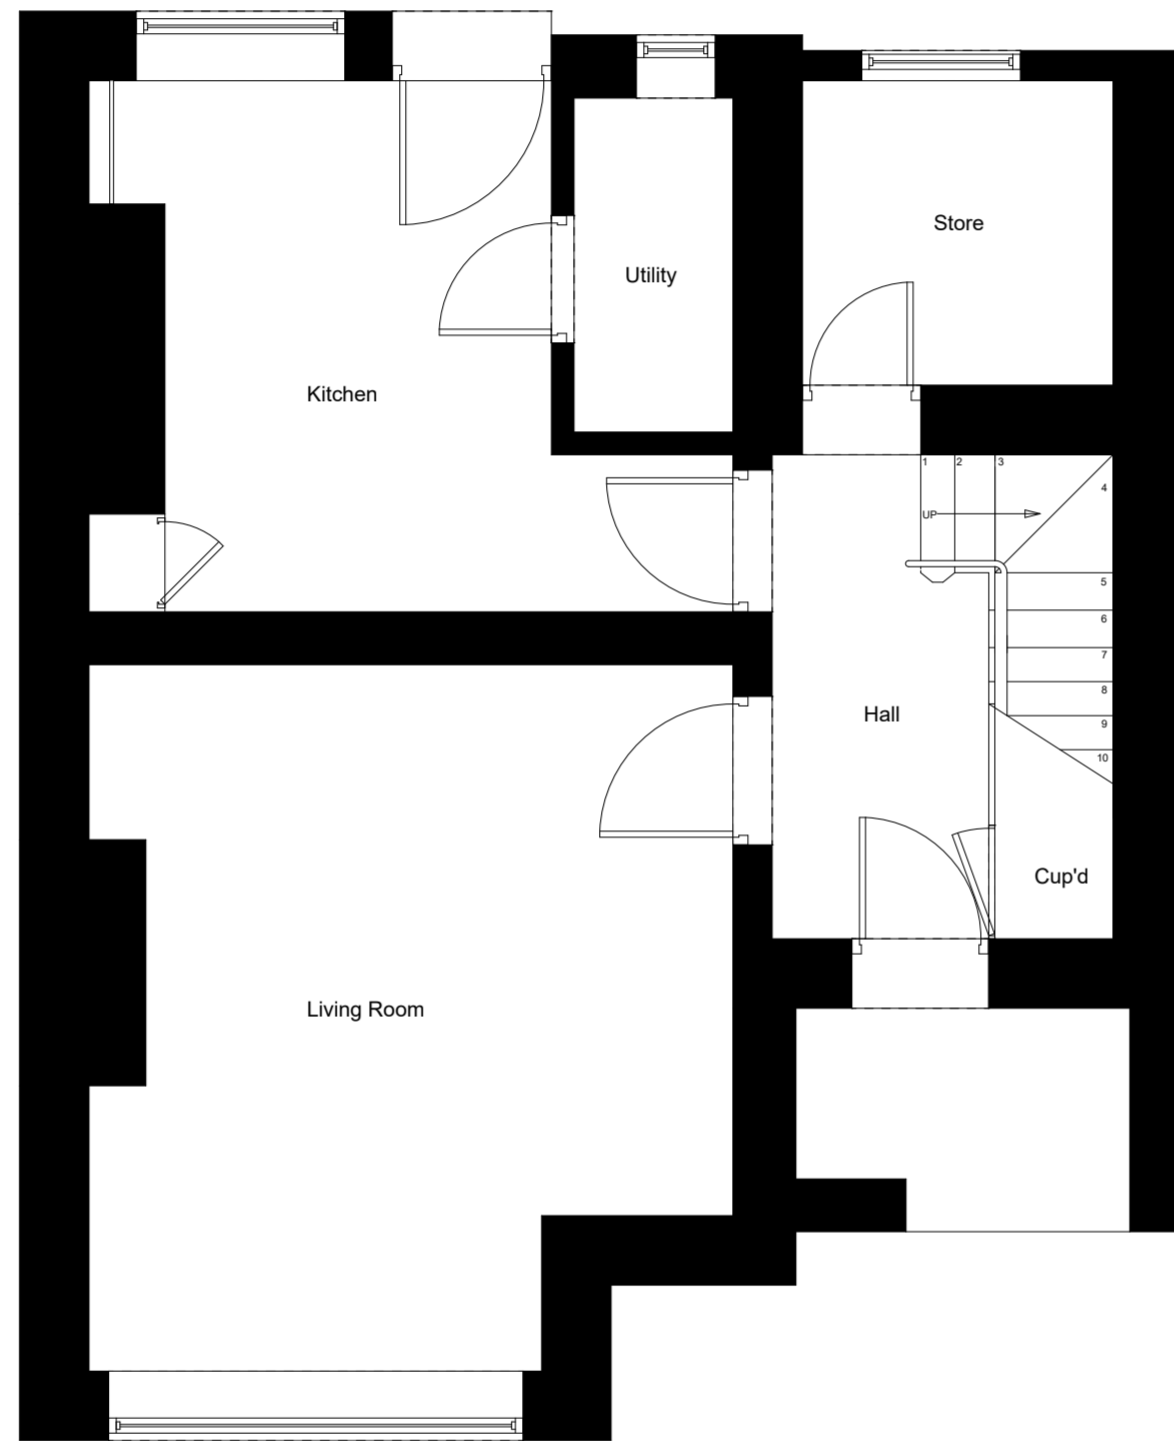

Notes:  
All dimensions must be checked on site and should not be scaled from this drawing.

Ground Floor

First Floor

SCALE IN METRES SCALE\_1:50@A2

Rev	Date	Description

© Copyright

The Welbeck Estates Company Limited  
Portland Estate Office  
Cavendish House  
Welbeck  
Worksop  
Nottinghamshire  
S80 3LL  
Tel: 01909 500211  
Fax: 01909 485921  
Email: info@welbeck.co.uk

Client:  
The Welbeck Estates Company Limited

Job Title:  
3 The Winnings,  
Welbeck Estate,  
Worksop,  
S80 3LY

Drawing Title:  
Ho097 - Floor Plan

Scale: 1:50

Date: 17/04/2019 Drawn By: Rob Hirst

Drw. No.: 2019.08\_ho097\_fp\_extg Rev.