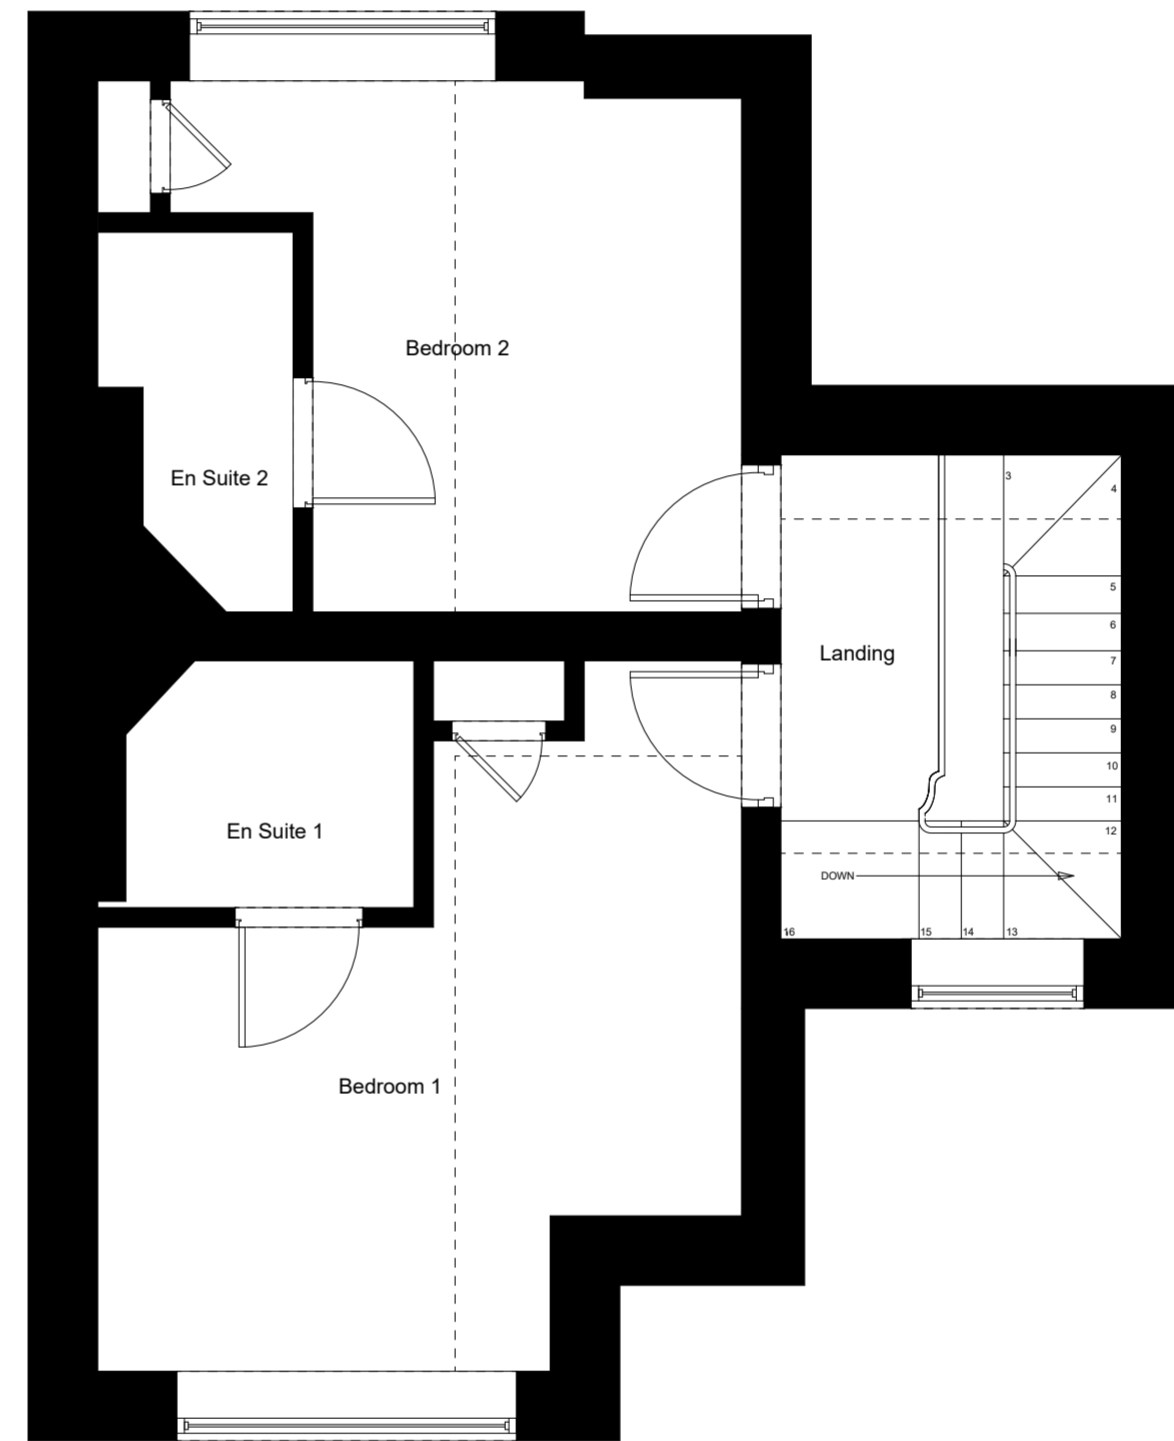

Notes:  
All dimensions must be checked on site and should not be scaled from this drawing.

Ground Floor

First Floor

SCALE IN METRES SCALE\_1:50@A2

Rev	Date	Description

© Copyright

The Welbeck Estates Company Limited  
Portland Estate Office  
Cavendish House  
Welbeck  
Worksop  
Nottinghamshire  
S80 3LL  
Tel: 01909 500211  
Fax: 01909 485921  
Email: info@welbeck.co.uk

Client:  
The Welbeck Estates Company Limited

Job Title:  
3 The Winnings,  
Welbeck Estate,  
Worksop,  
S80 3LY

Drawing Title:  
Ho097 - Floor Plan

Scale: 1:50

Date: 17/04/2019 Drawn By: Rob Hirst

Drw. No.: 2019.08\_ho097\_fp\_extg Rev.