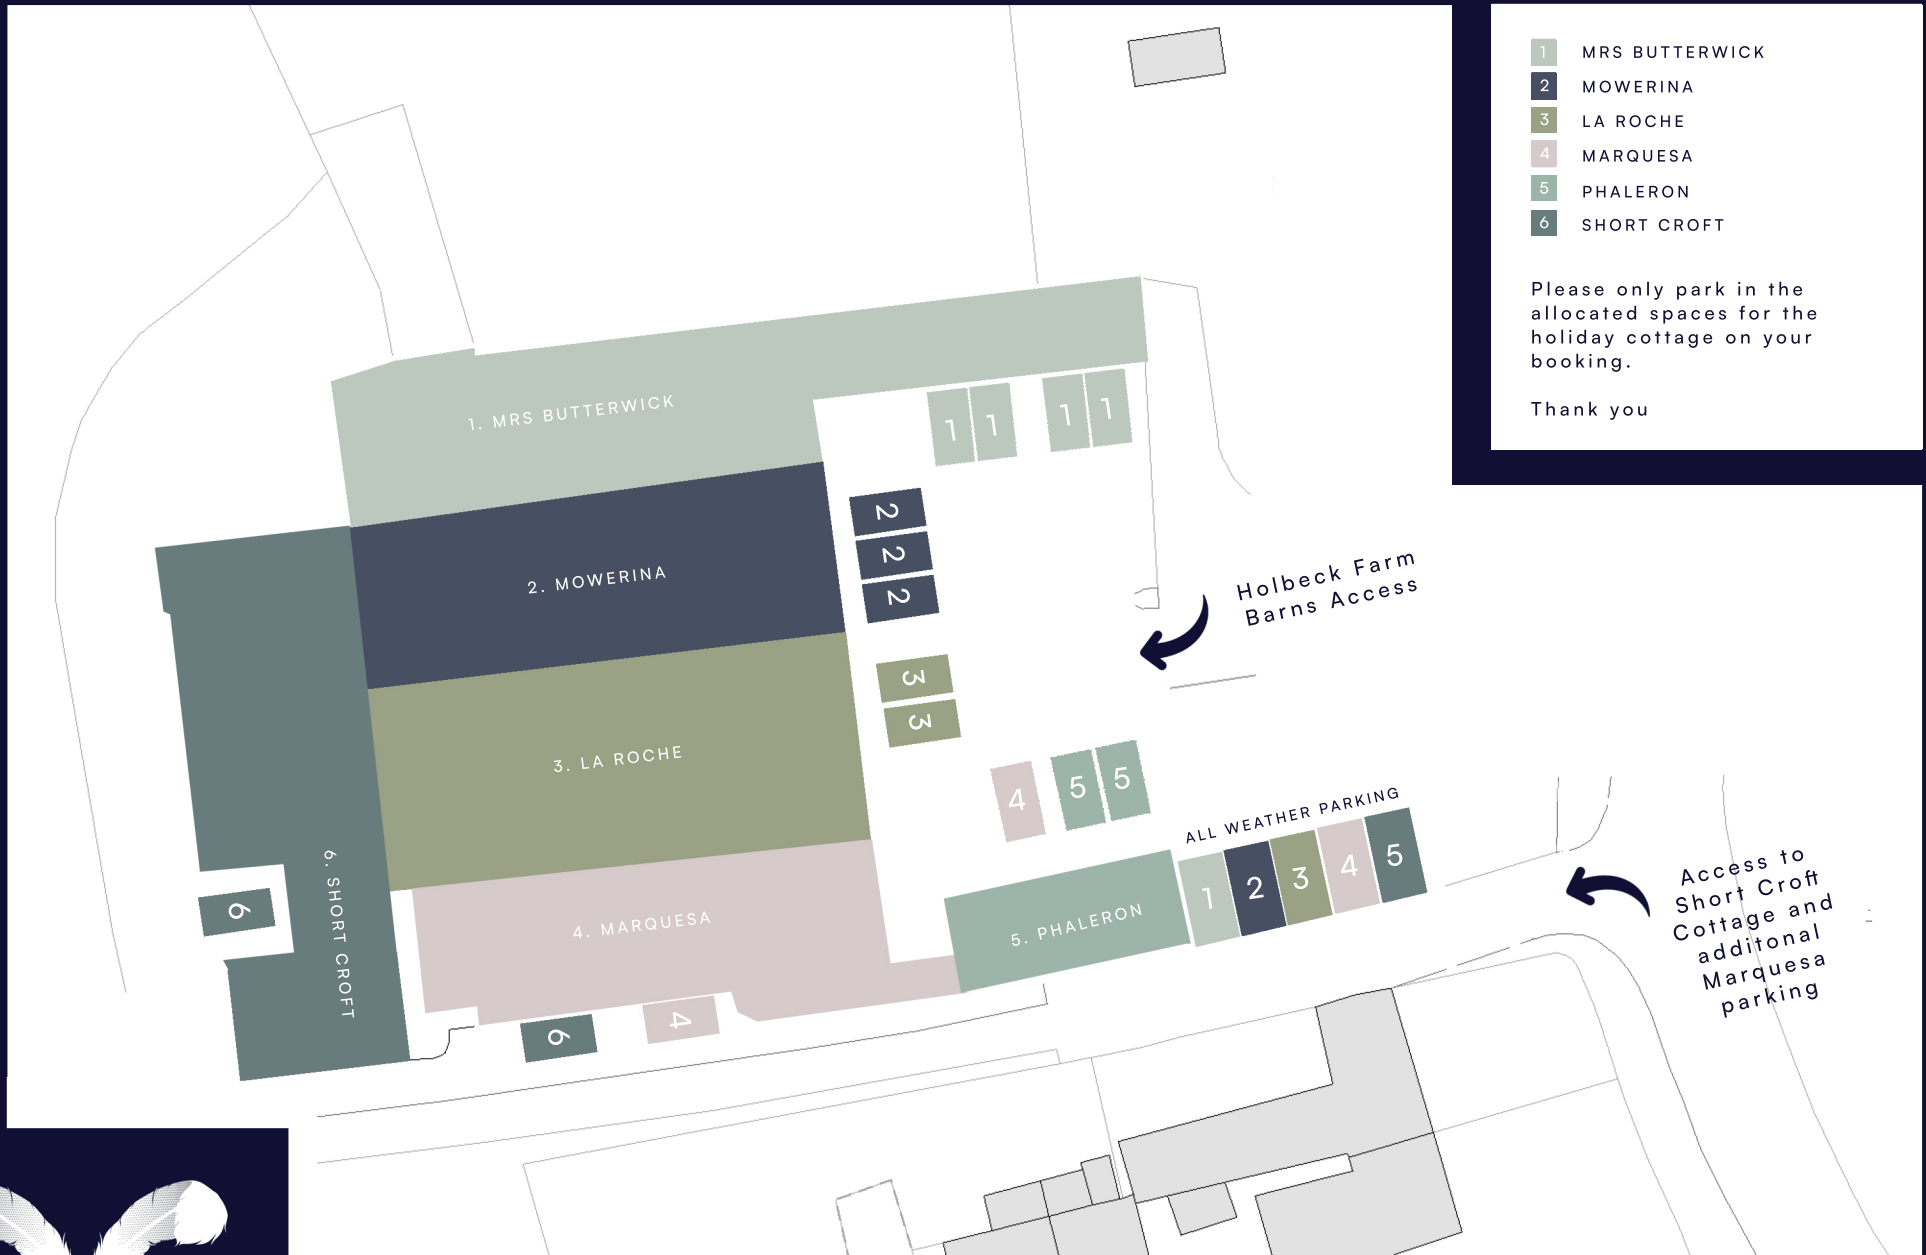

# PARKING KEY

- 1 MRS BUTTERWICK
- 2 MOWERINA
- 3 LA ROCHE
- 4 MARQUESA
- 5 PHALERON
- 6 SHORT CROFT

Please only park in the allocated spaces for the holiday cottage on your booking.

Thank you

WELBECK